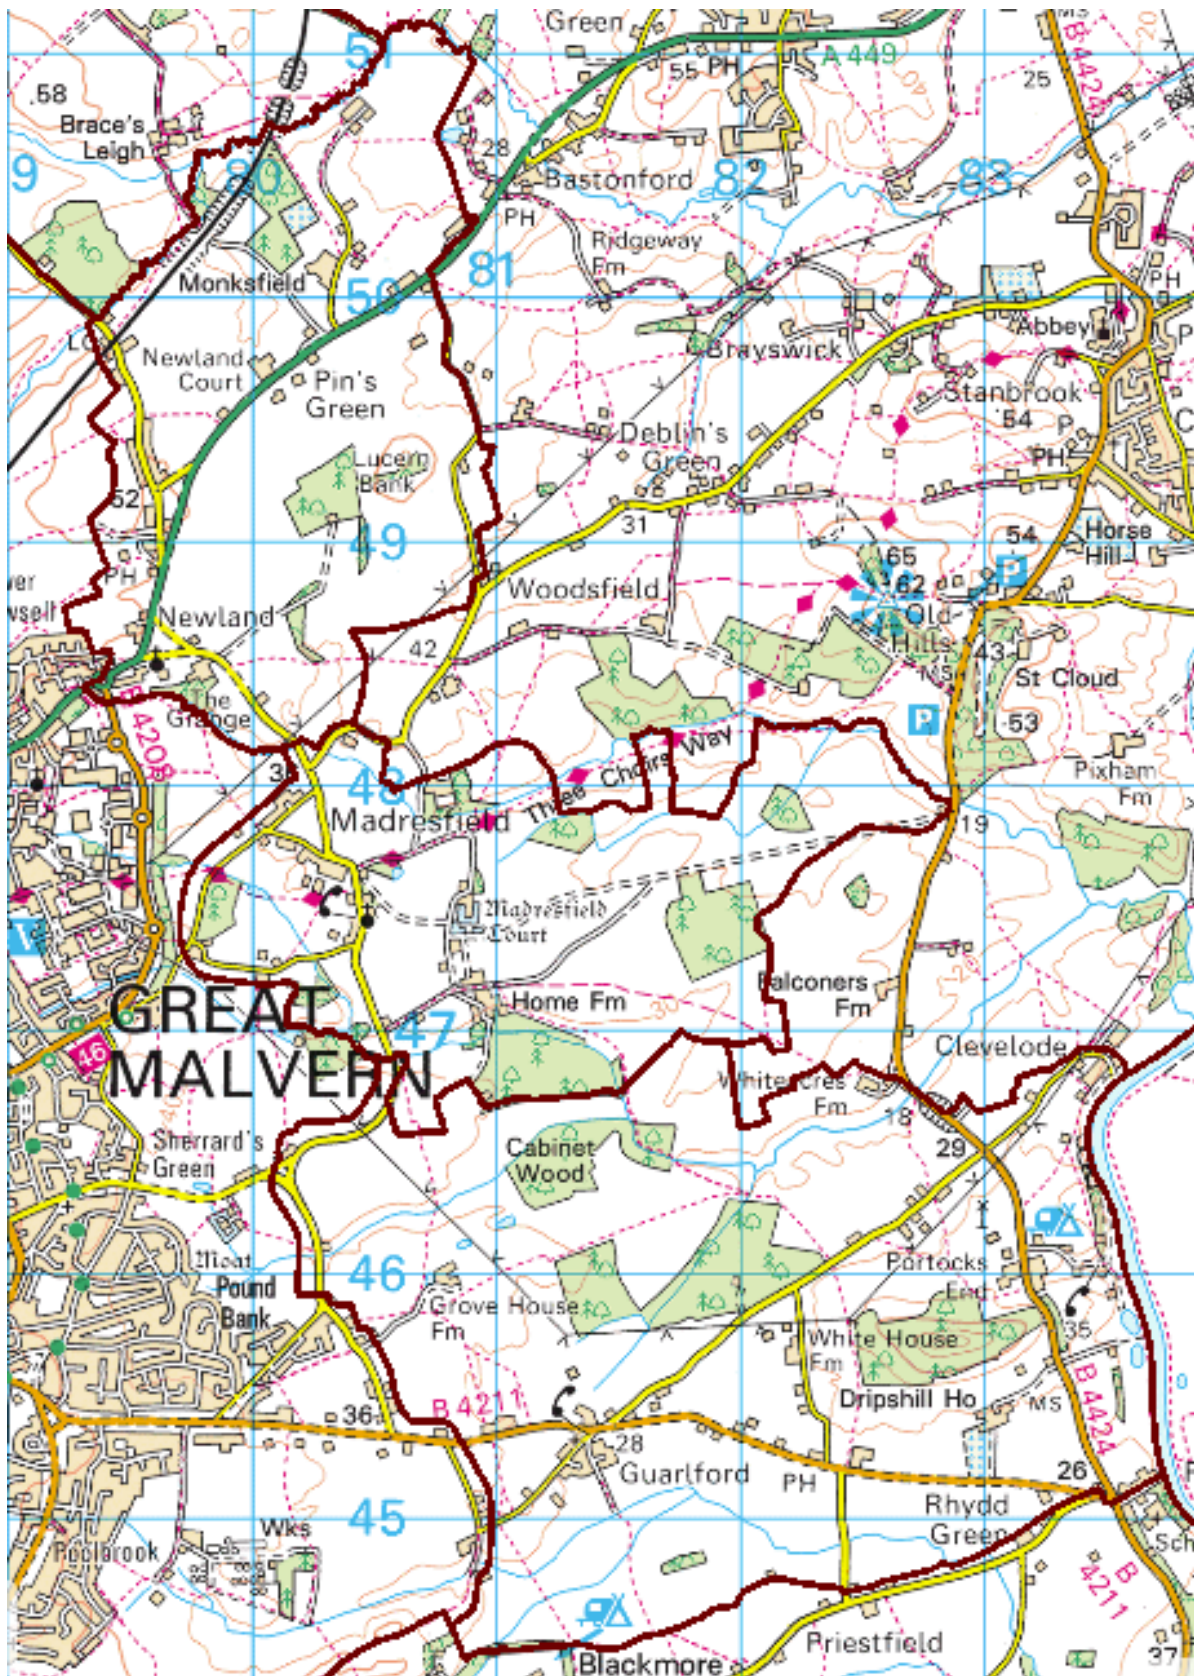

CIVIL PARISH BOUNDARIES: GUARLFORD AND MADRESFIELD WITH NEWLAND

(Information based on data from magic.defra.gov.uk @ 12th December 2018)