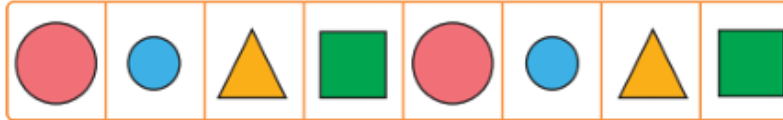

Repeating Shape Patterns

2D Patterns